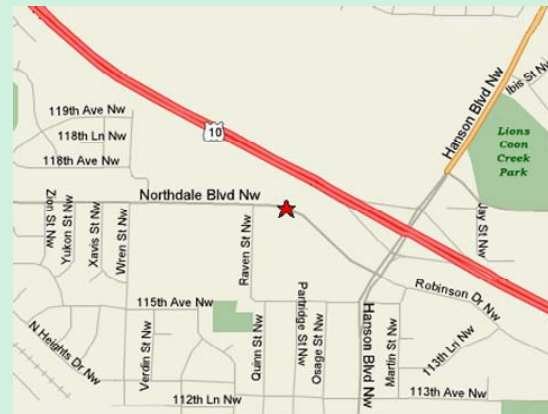

Follow the star to find us...

From Minneapolis: Take 35W North to Hwy 10 West toward Anoka... Exit onto Hanson Blvd South (Left) 2 blks to Northdale Blvd NW. You will find us at 2135 Northdale Blvd NW across from Village 10 Shopping Center and Coon Rapids High School.

Two Churches... One Location!
2135 Northdale Blvd NW
Coon Rapids, MN 55433
(763) 755-2663
www.twochurches.net

It's Happening
In Coon Rapids!

Two Churches... One Location!
2135 Northdale Blvd NW
Coon Rapids, MN 55433
(763) 755-2663
www.twochurches.net

Two Churches

One

Location